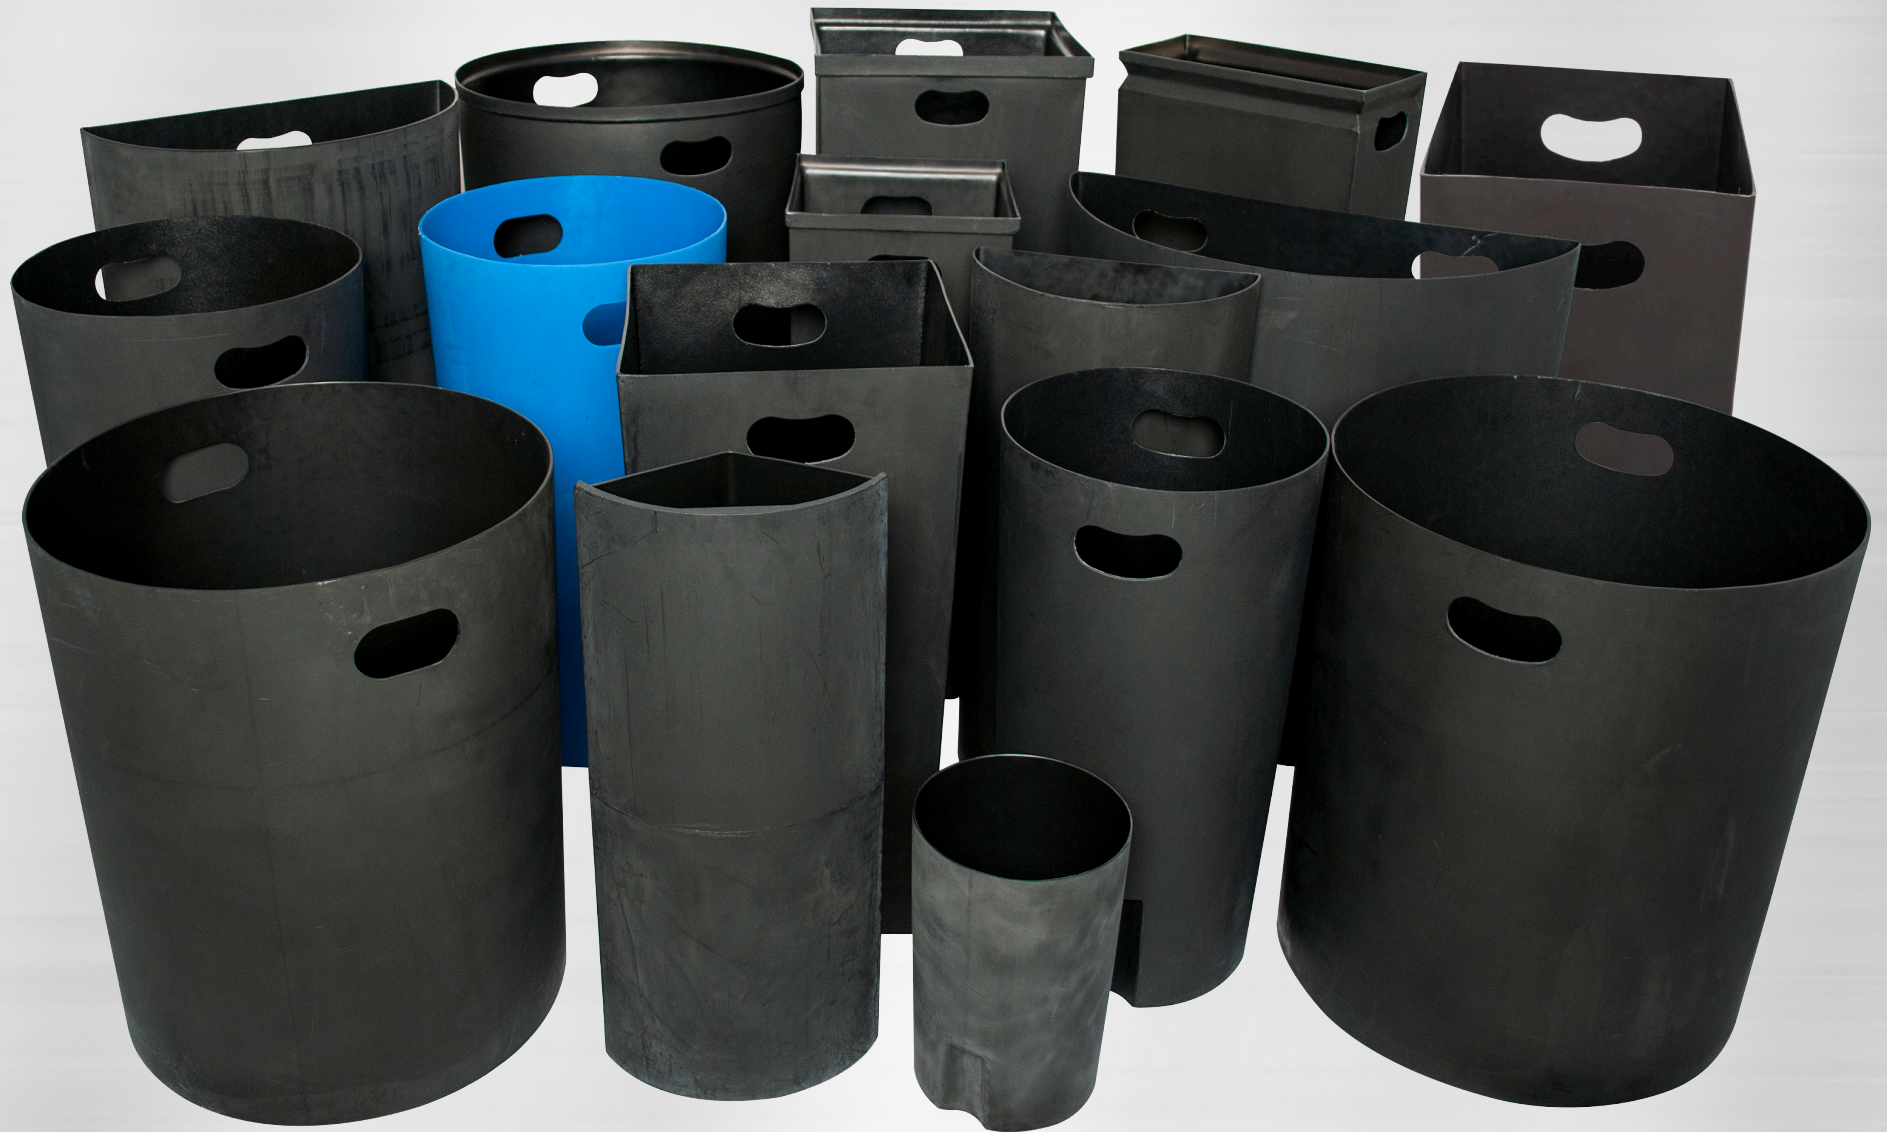

EX-CELL
KAISER

Decorative Receptacles for Waste and Recycling

LINERS

Round Liners

Part # 35-2129 FG
20.5" Top D x 19.5" Bottom D x 28.5" H
37-gallon capacity
Fits: SC2633, SCD-2633

Part # 35-2129 BLU FG
20.5" Top D x 19.5" Bottom D x 28.5" H
37-gallon capacity
Fits: RC-SC2633 RBL,
RC-SCD2633 RBL

Part # 35-2125 FG
21.625" Top D x 21" Bottom D x 25" H
40-gallon capacity
Fits: WR-2441, RC-2441

Part # 99-126PL-FG
16" Top D x 14" Bottom D x 29" H
33-gallon capacity
Fits: WR-33, WR-34, VCT-33

Part # 99-126P-BLU FG
16" Top D x 14" Bottom D x 29" H
33-gallon capacity
Fits: RC-34, VCR-33

Part # 99-126P-GRN FG
16" Top D x 14" Bottom D x 29" H
33-gallon capacity
Fits: VCC-33, NS33-MAL

Part # 99-126P-SND FG
16" Top D x 14" Bottom D x 29" H
33-gallon capacity
Fits: NS33-BRZX

Round Liners

Part # 99-129PL-FG
14" Top D x 11.875" Bottom D x 26" H
18-gallon capacity
Fits: RC-1531, INT 1528, INT 1531

Square Liners

Part # 35-91835 FG
16.75" W x 8.5" L x 34" H
17-gallon capacity
Fits: MTR-34 COMBO, RC-KD17, ECH-SL

Part # RC-MTR LINER
12" W x 12" L x 29.5" H
18-gallon capacity
Fits: RC-MTR

Part # RC-KDSQ LINER
14.5" W x 14.5" L x 29" H
24-gallon capacity
Fits: RC-KDSQ, LDR-24 SS, LDW-24 SS